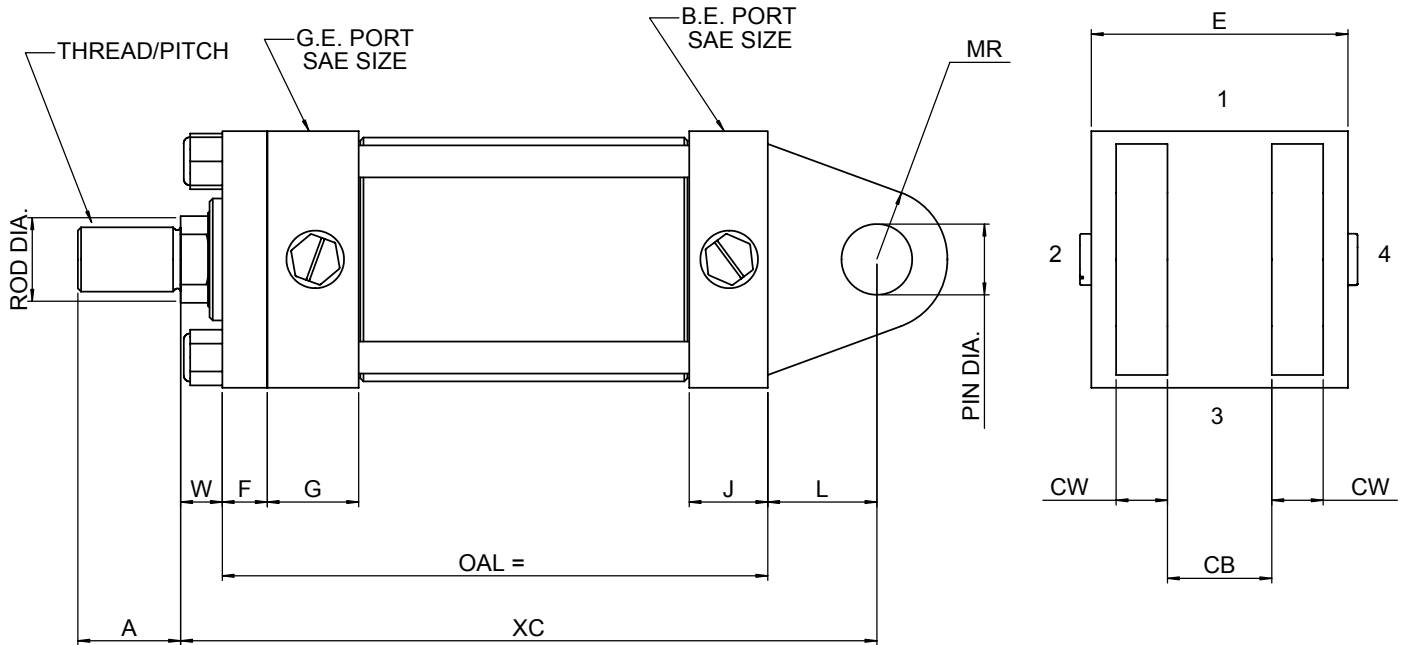

CYLINDER DIMENSIONS (INCHES)	
ROD DIA.	
THREAD	
PITCH	
A	
XC	
MR	
W	
F	
G	
J	
L	
PIN DIA.	
G.E. PORT SAE SIZE	
B.E. PORT SAE SIZE	
E	
CB	
CW	

Model Code	H												
SERIES	BORE	STYLE	STROKE	ROD MATERIAL	ROD SIZE	THREAD	CUSHIONS	BARREL	PORT LOC'N	PORT SIZE	OPTIONS	CUSTOM	

SEE H-SERIES CATALOG BACK COVER FOR EXPLANATION OF CODES

			DRAWN N.B.		CUSTOMER	
			DATE JUNE 27 2002		WESTCOAST CYLINDERS INC. NEW WESTMINSTER, B.C. - CANADA	
			SCALE			
			CHK'D.		APPR.	
			REF.DWG.		TITLE H-SERIES HC TEMPLATE DRAWING	
No.	DATE	REVISION	REV. BY		DRAWING No.	REV.
						-